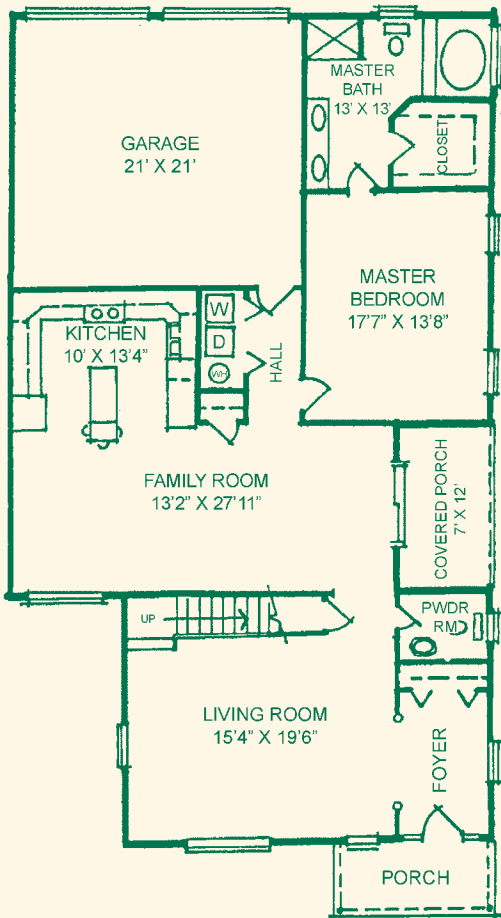

Elevation

Windsor

Number of Stories2

Living Space (Sq. Ft.)2,355 sq. ft.

Garage Type/Sq. Ft.2-car/441 sq. ft.

First Floor – Floorplan

Second Floor – Floorplan

Actual Dimensions may vary.