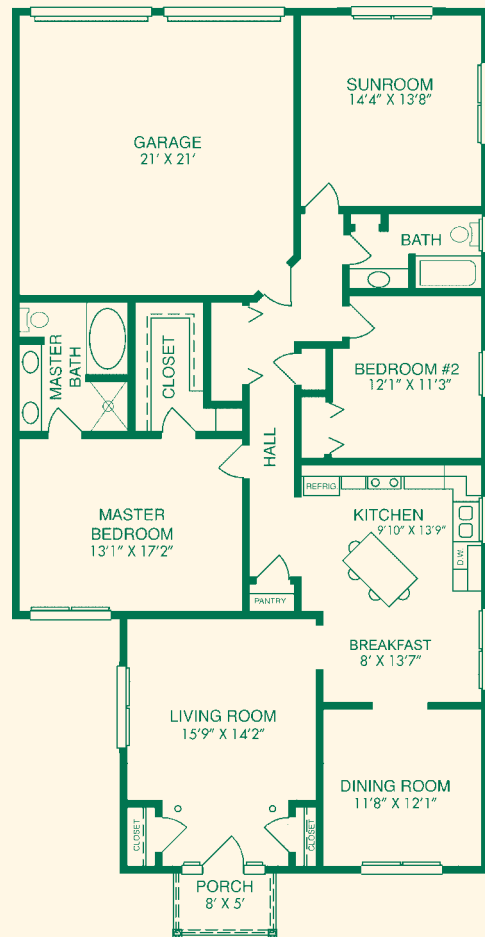

Elevation

The Churchill

Number of Stories 1

Living Space (Sq. Ft.) 1,747 sq. ft.

Garage Type/Sq. Ft. 2-car/441 sq. ft.

THE CHURCHILL

Floorplan - Alternative A

Floorplan - Alternative B

Actual Dimensions may vary.