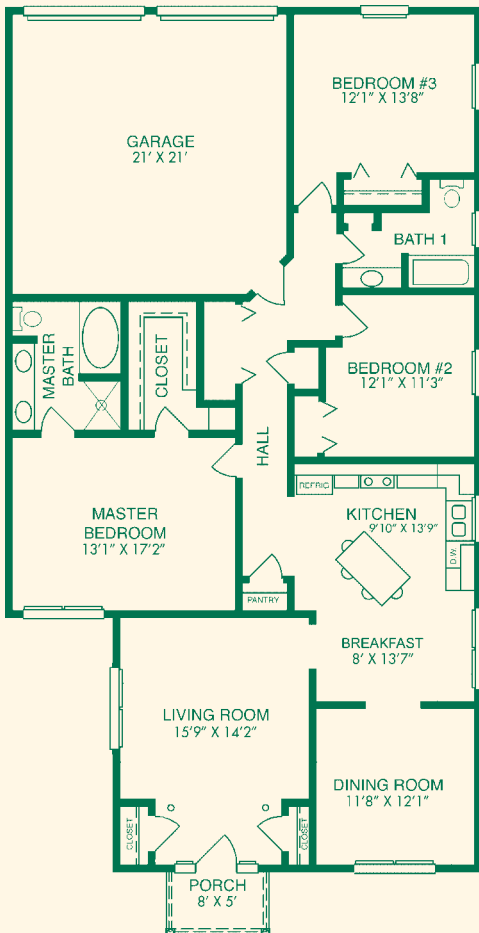

Elevation

The Churchill

Number of Stories 1

Living Space (Sq. Ft.) 1,747 sq. ft.

Garage Type/Sq. Ft. 2-car/441 sq. ft.

THE CHURCHILL

Floorplan - Alternative A

Floorplan - Alternative B

Actual Dimensions may vary.