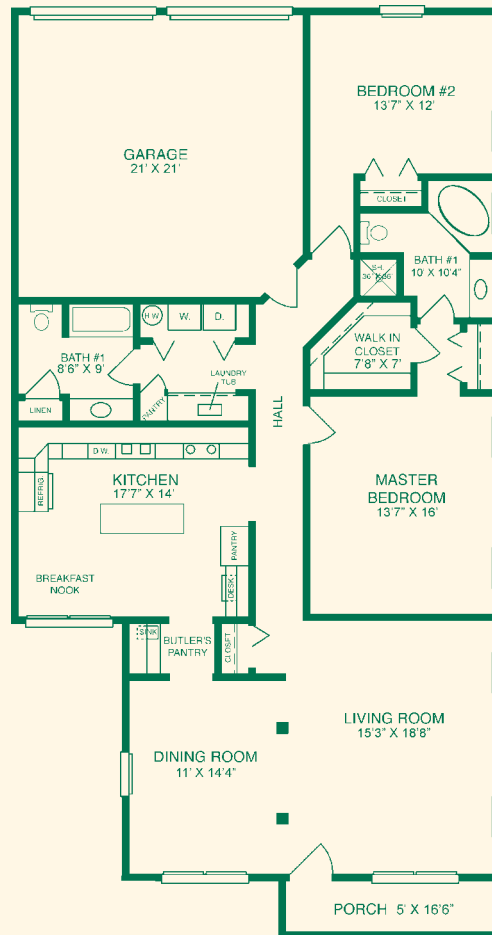

Elevation

The Canterbury

Number of Stories 1

Living Space (Sq. Ft.) 1,747 sq. ft.

Garage Type/Sq. Ft. 2-car/441 sq. ft.

Floorplan

Actual Dimensions may vary.