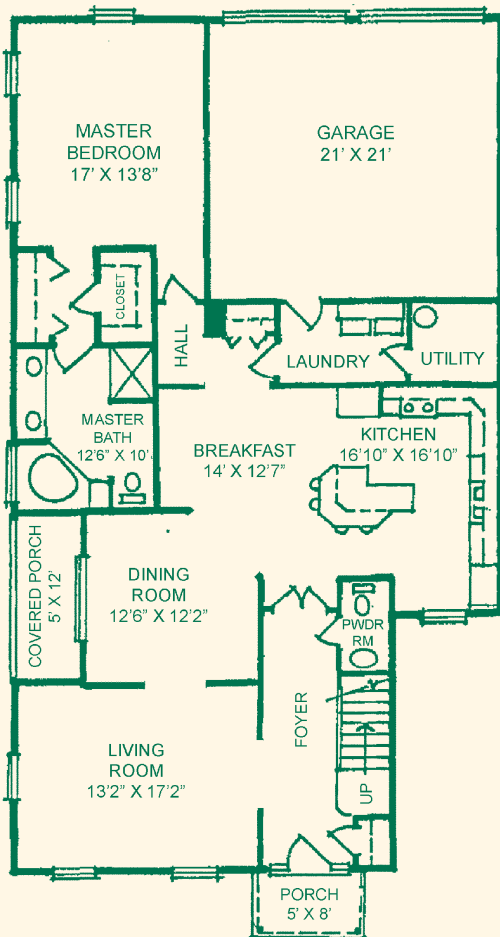

Elevation

Buckingham

Number of Stories2

Living Space (Sq. Ft.)2,900 sq. ft.

Garage Type/Sq. Ft.2-car/441 sq. ft.

First Floor – Floorplan

Second Floor – Floorplan

Actual Dimensions may vary.